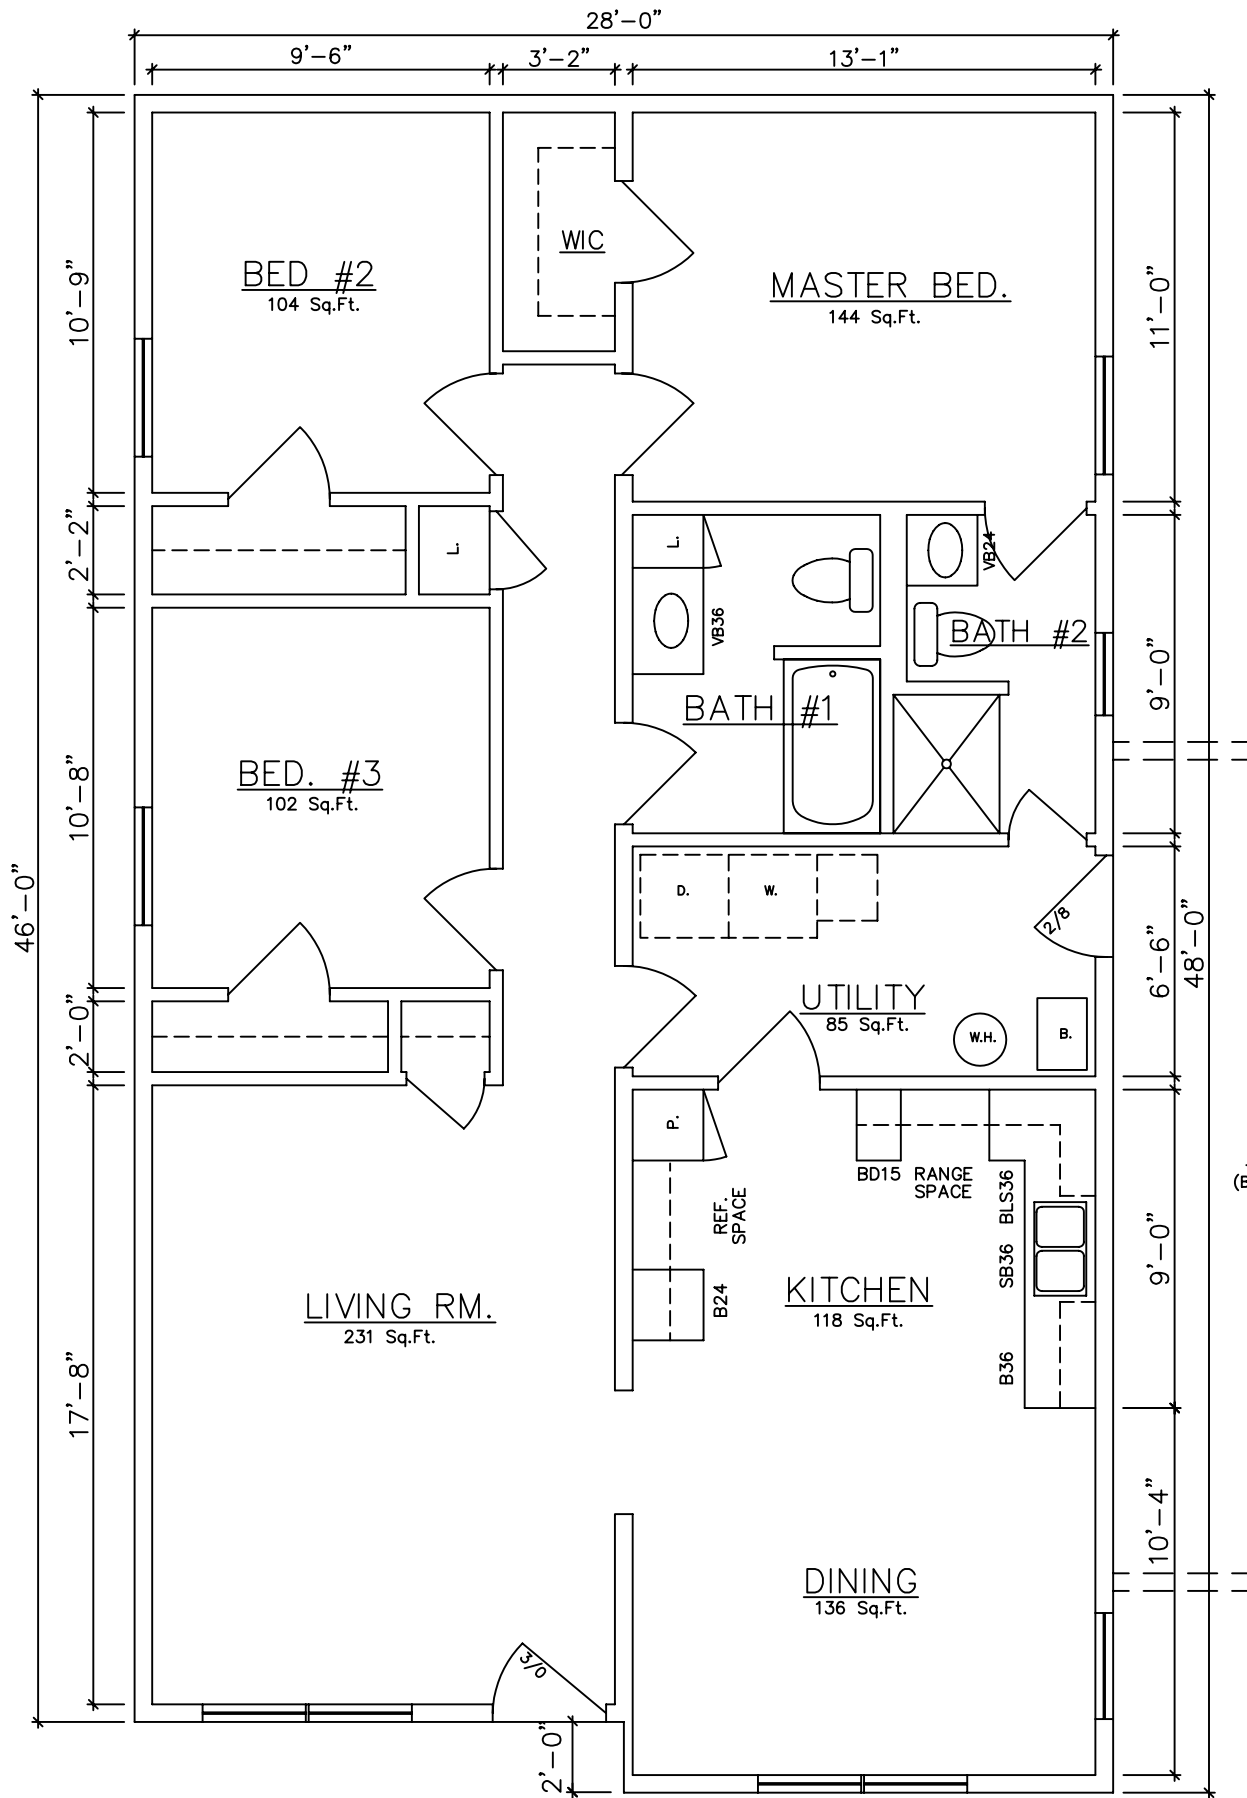

Ranch
1,316 sq. ft.

Elmwood • Maplewood

Custom Crafted Construction

MAPLEWOOD
1316 SQ.FT.

FLG 16032 (Basement)

MAPLEWOOD
1316 SQ.FT.

FLG 16030 (Crawlspace)

ELMWOOD
1316 SQ.FT.

SLG 16034 (Crawlspace)