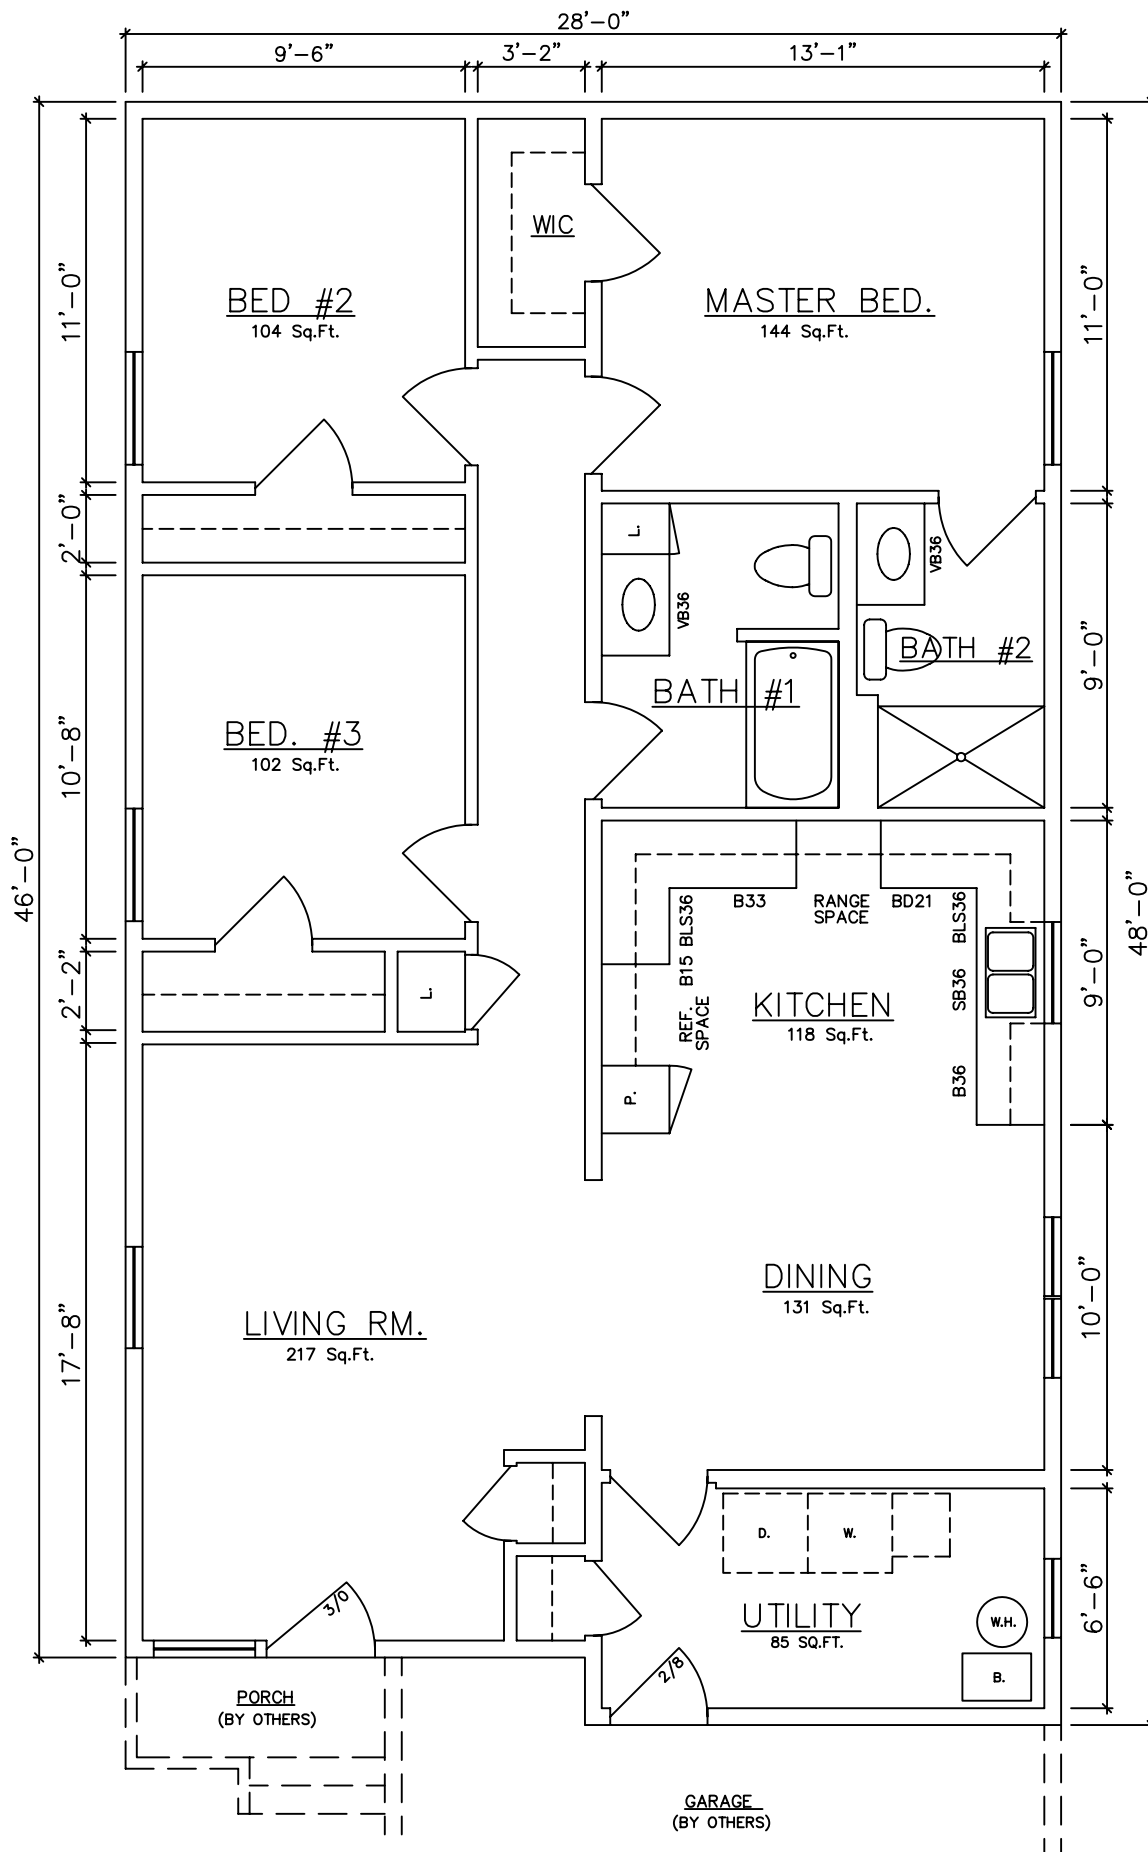

Ranch
1,316 sq. ft.

Elmwood • Maplewood

Custom Crafted Construction

MAPLEWOOD
1316 SQ.FT.

FLG 16032 (Basement)

MAPLEWOOD
1316 SQ.FT.

FLG 16030 (Crawlspace)

ELMWOOD
1316 SQ.FT.

SLG 16034 (Crawlspace)