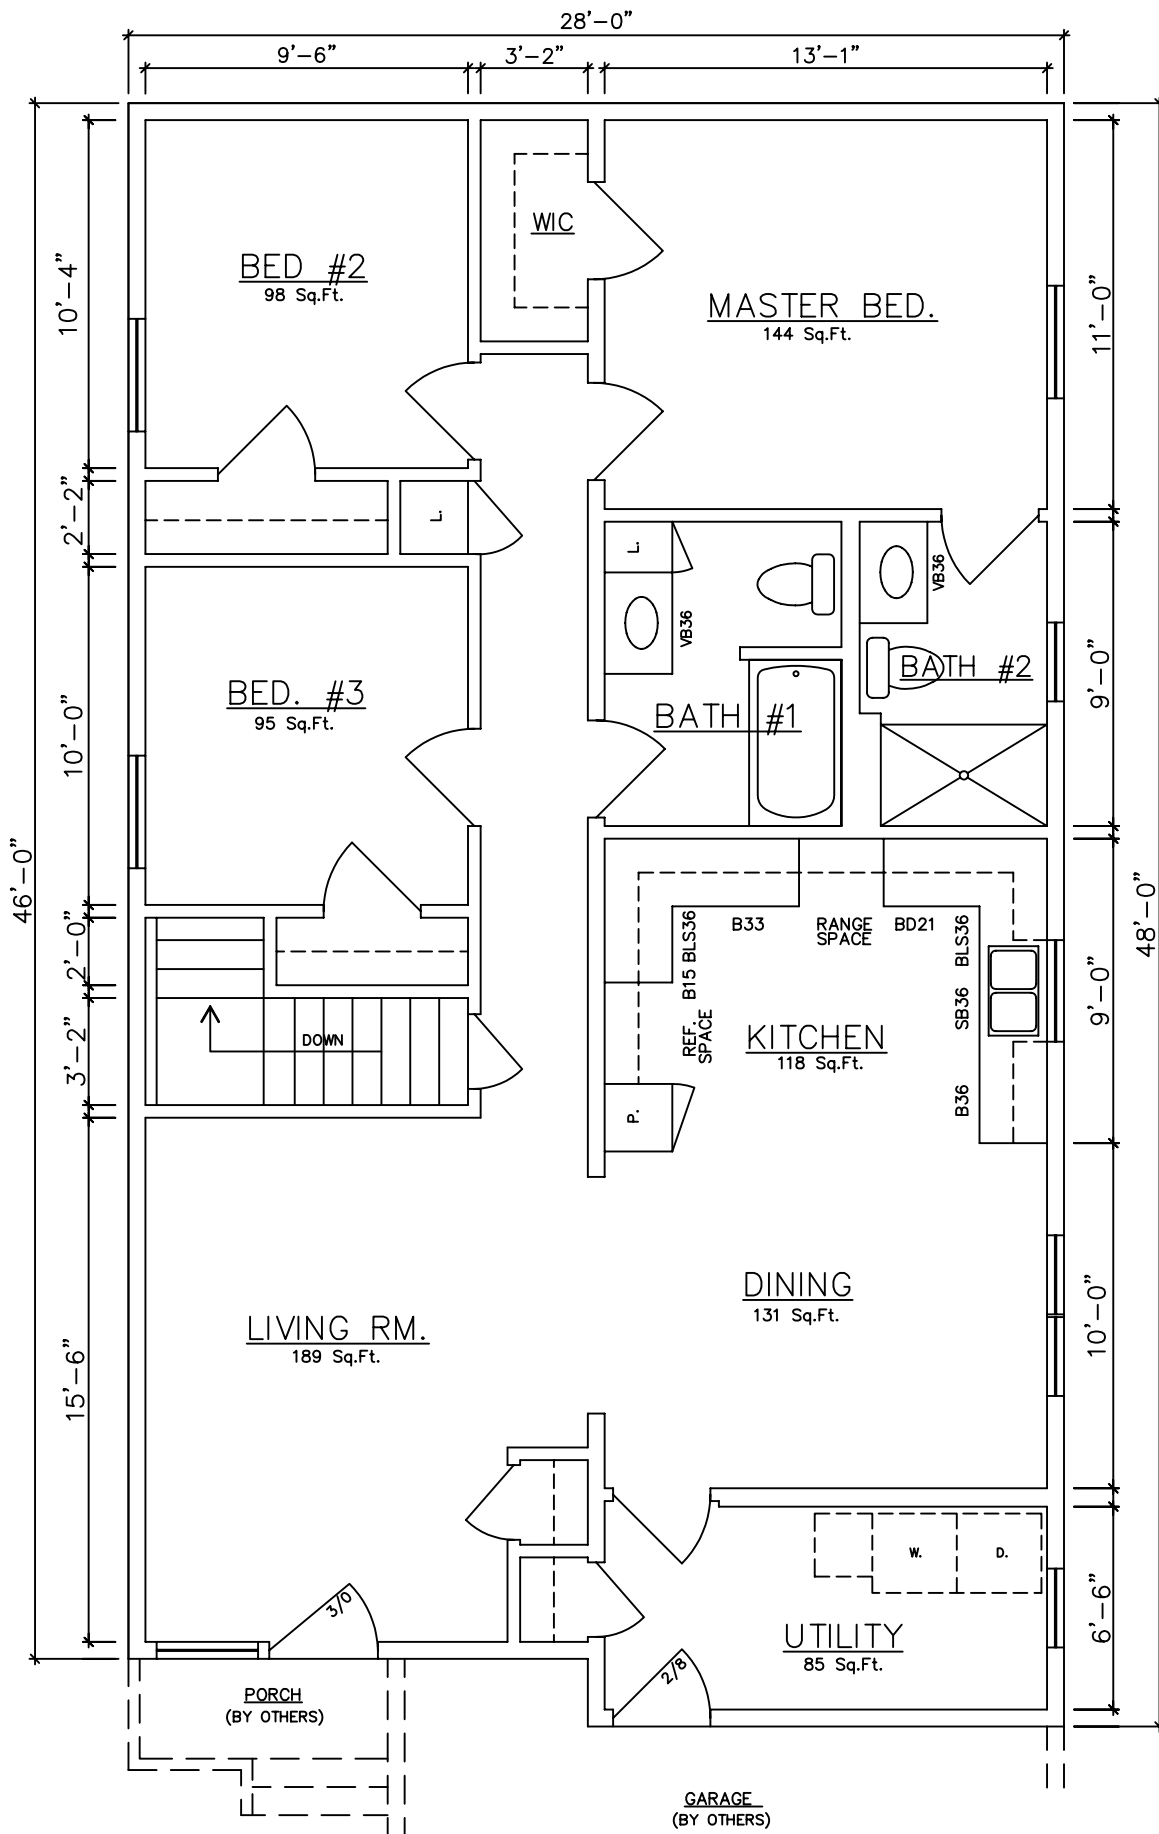

Ranch
1,316 sq. ft.

Elmwood • Maplewood

Custom Crafted Construction

MAPLEWOOD
1316 SQ.FT.

FLG 16032 (Basement)

MAPLEWOOD
1316 SQ.FT.

FLG 16030 (Crawlspace)

ELMWOOD
1316 SQ.FT.

SLG 16034 (Crawlspace)