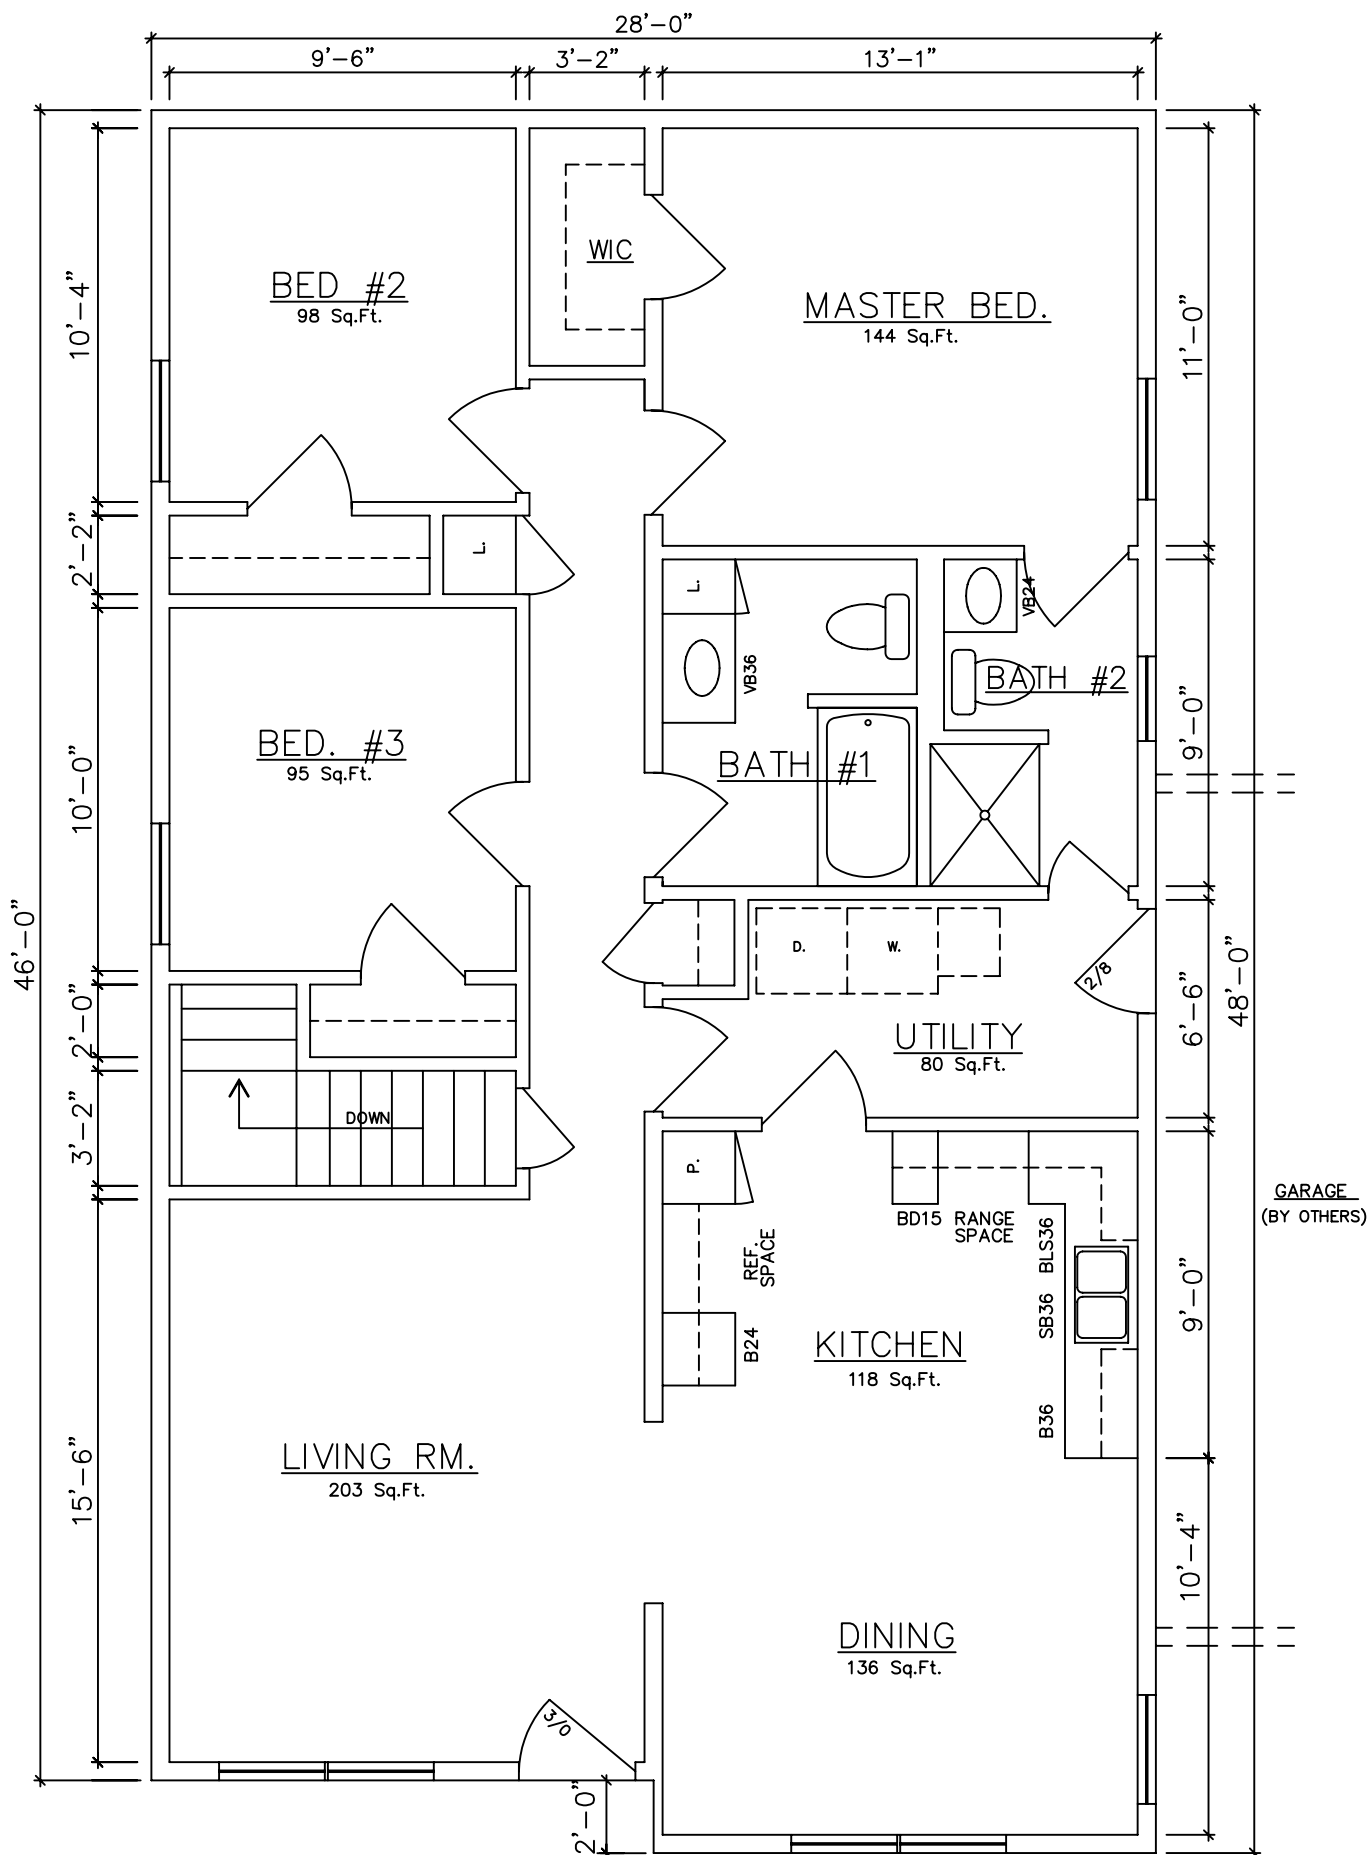

Ranch
1,316 sq. ft.

Elmwood • Maplewood

Custom Crafted Construction

MAPLEWOOD
1316 SQ.FT.

FLG 16032 (Basement)

MAPLEWOOD
1316 SQ.FT.

FLG 16030 (Crawlspace)

ELMWOOD
1316 SQ.FT.

SLG 16034 (Crawlspace)